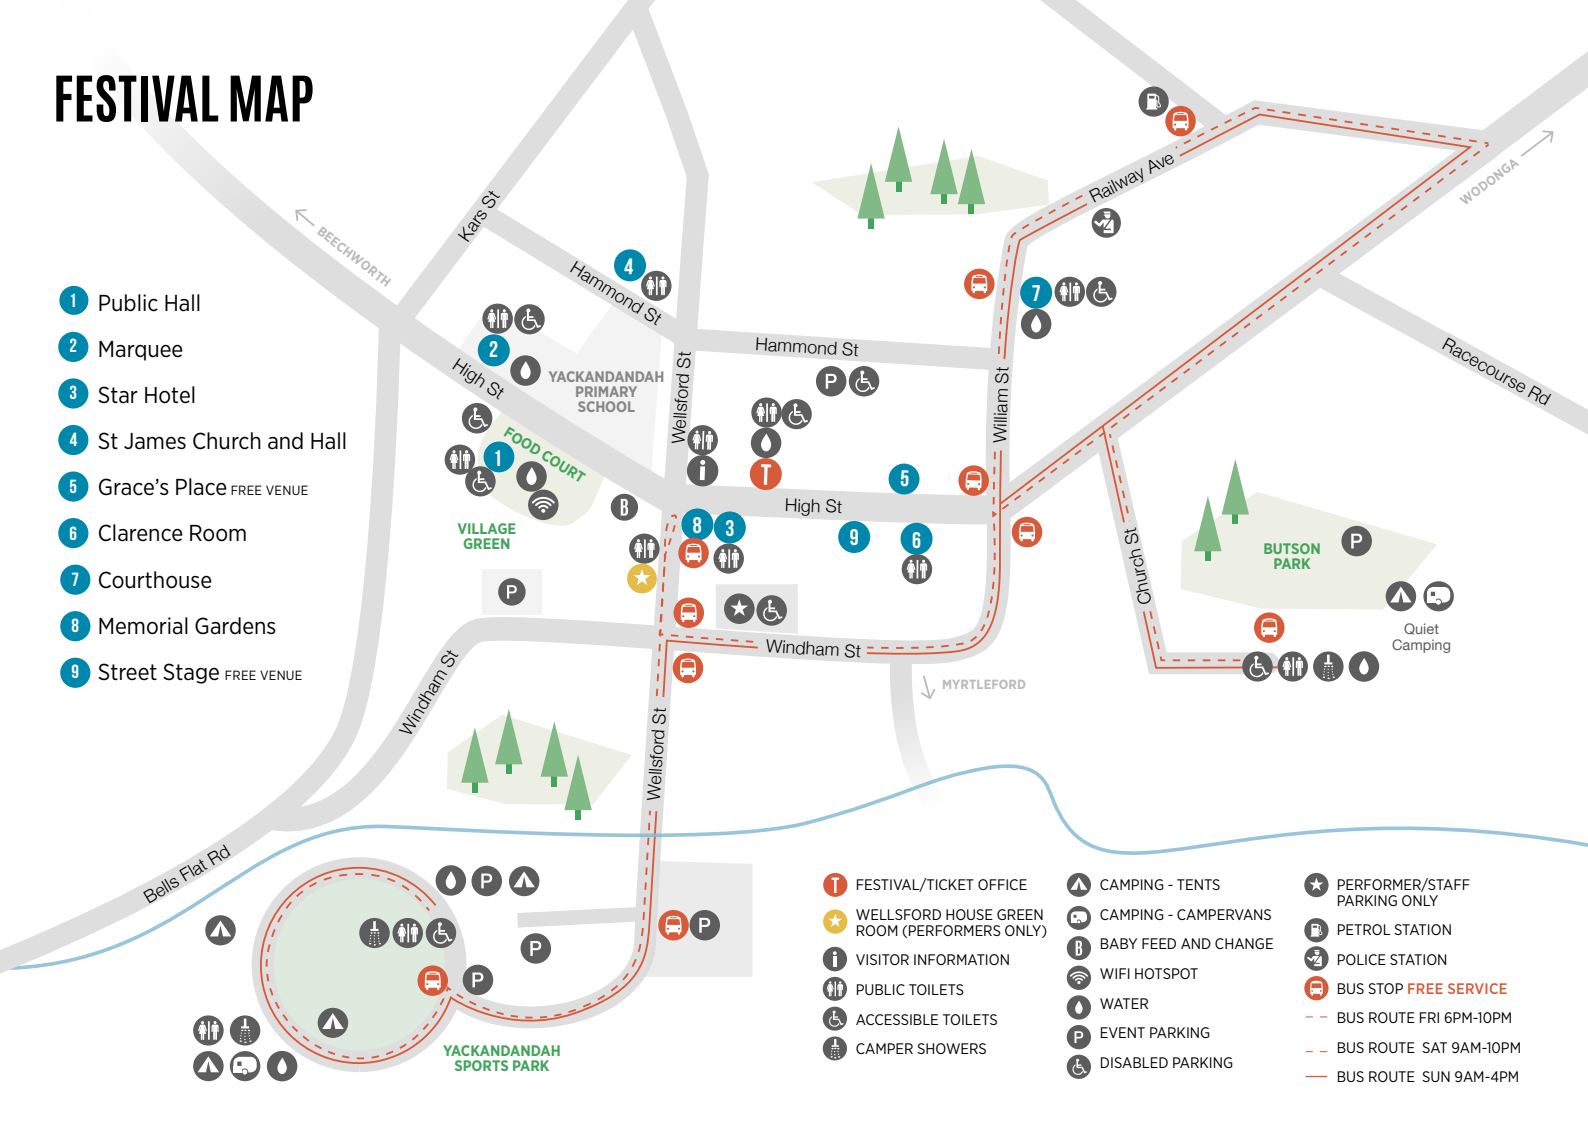

# FESTIVAL MAP

- 1 Public Hall
- 2 Marquee
- 3 Star Hotel
- 4 St James Church and Hall
- 5 Grace's Place FREE VENUE
- 6 Clarence Room
- 7 Courthouse
- 8 Memorial Gardens
- 9 Street Stage FREE VENUE

- FESTIVAL/TICKET OFFICE
- WELLSFORD HOUSE GREEN ROOM (PERFORMERS ONLY)
- VISITOR INFORMATION
- PUBLIC TOILETS
- ACCESSIBLE TOILETS
- CAMPER SHOWERS
- CAMPING - TENTS
- CAMPING - CAMPERVANS
- BABY FEED AND CHANGE
- PERFORMER/STAFF PARKING ONLY
- PETROL STATION
- POLICE STATION
- WIFI HOTSPOT
- WATER
- EVENT PARKING
- DISABLED PARKING
- BUS ROUTE FRI 6PM-10PM
- BUS ROUTE SAT 9AM-10PM
- BUS ROUTE SUN 9AM-4PM