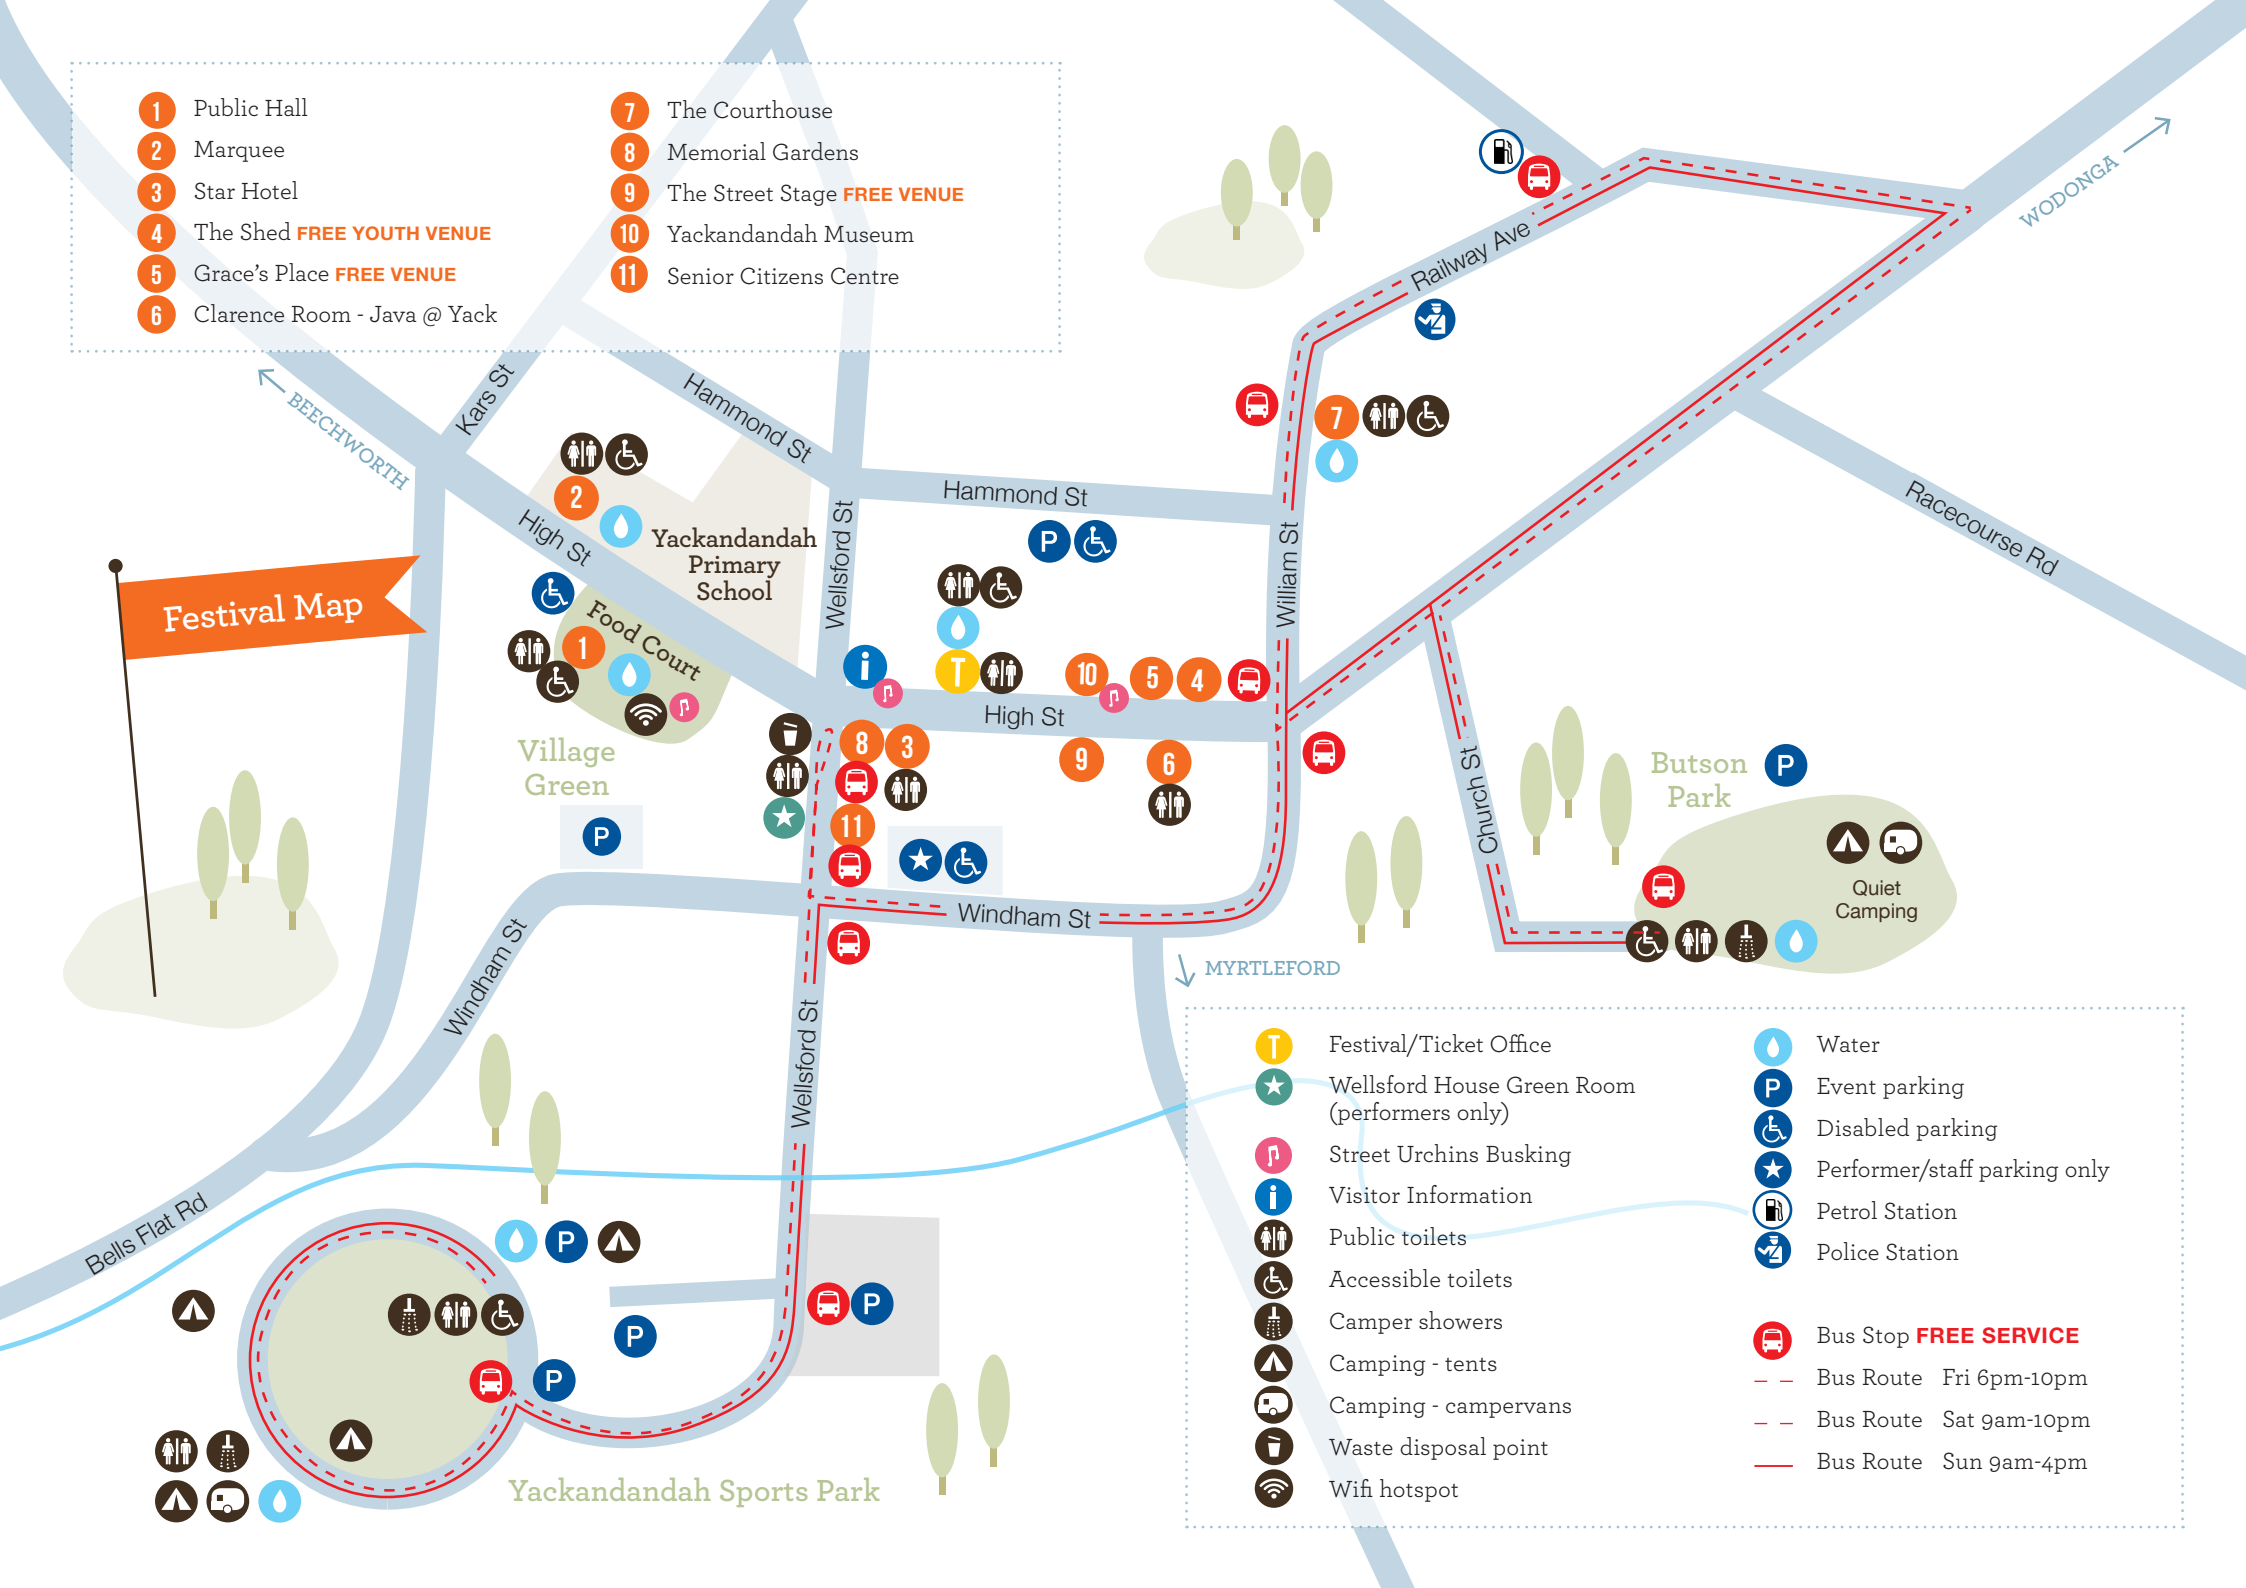

- 1 Public Hall
- 2 Marquee
- 3 Star Hotel
- 4 The Shed **FREE YOUTH VENUE**
- 5 Grace's Place **FREE VENUE**
- 6 Clarence Room - Java @ Yack
- 7 The Courthouse
- 8 Memorial Gardens
- 9 The Street Stage **FREE VENUE**
- 10 Yackandandah Museum
- 11 Senior Citizens Centre

Festival Map

- Festival/Ticket Office
- Wellsford House Green Room (performers only)
- Street Urchins Busking
- Visitor Information
- Public toilets
- Accessible toilets
- Camper showers
- Camping - tents
- Camping - campervans
- Waste disposal point
- Wifi hotspot
- Water
- Event parking
- Disabled parking
- Performer/staff parking only
- Petrol Station
- Police Station
- Bus Stop **FREE SERVICE**
- Bus Route Fri 6pm-10pm
- Bus Route Sat 9am-10pm
- Bus Route Sun 9am-4pm